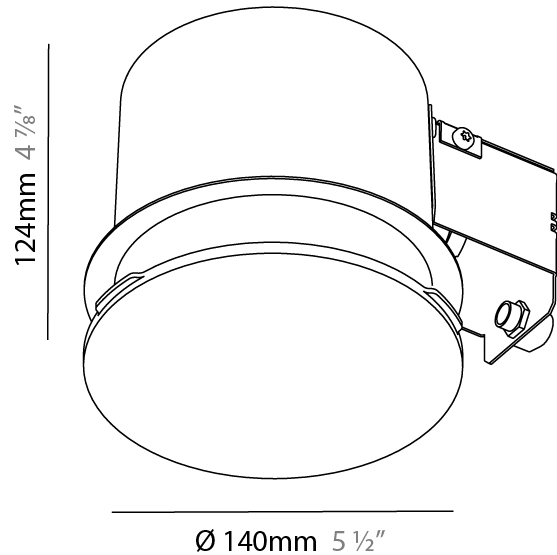

1. To build a product code in our configurator select the specify button on the base model # product page
2. To build a manual product code on this datasheet choose from the options listed below in blue font and add the suffix to the base model #

GENERAL

Series: Sign
Brand: Prolicht
Division: Architectural
Mounting Type: Trimless
Mounting Location: Ceiling
Subcategory: Ambient

PHYSICAL

Shape: Round
Diameter (mm): 140
Diameter (in): 5 1/2
Height (mm): 124
Height (in): 4 7/8
Light Distribution: Direct
Weight (kg): 0.632
Weight (lbs): 1.39
Diffuser: PMMA - Opal
Fixture Material: Extruded Aluminum / Steel
Cut-out Measurements: 165mm / 6 1/2"
Upon Request: Unique Sizes Unique Ceiling Thickness Unique Mounting Depth Spot Inserts

ELECTRICAL

Lamp Type: LED (Zhaga Standard)
Input Wattage (W): 8.8
Total Output Wattage (W): 8
Dimming: Tri-Mode (Non-Dimming and Phase Dimming (120Vac only) and 0-10V Dimming)
Driver Included: Yes
Driver Location: External
Driver Type: constant Current - Universal
Driver Class: Class 2
Input Voltage (V): 120 - 277
Constant Current (MA): 350

LED

Color Temperature (°K): 3000 / 4000
Max. Delivered Lumen (lm): 610 / 656 / 670
CRI: >80 CRI
Efficiency (%): 0.68
Lamp Life (hrs): 50000
Upon Request: RGB-W Tunable White Special Color Temperature CRI90

OPTICAL

RATINGS AND CERTIFICATIONS

Certified By: Certified for North American Standards
IP rating: IP20